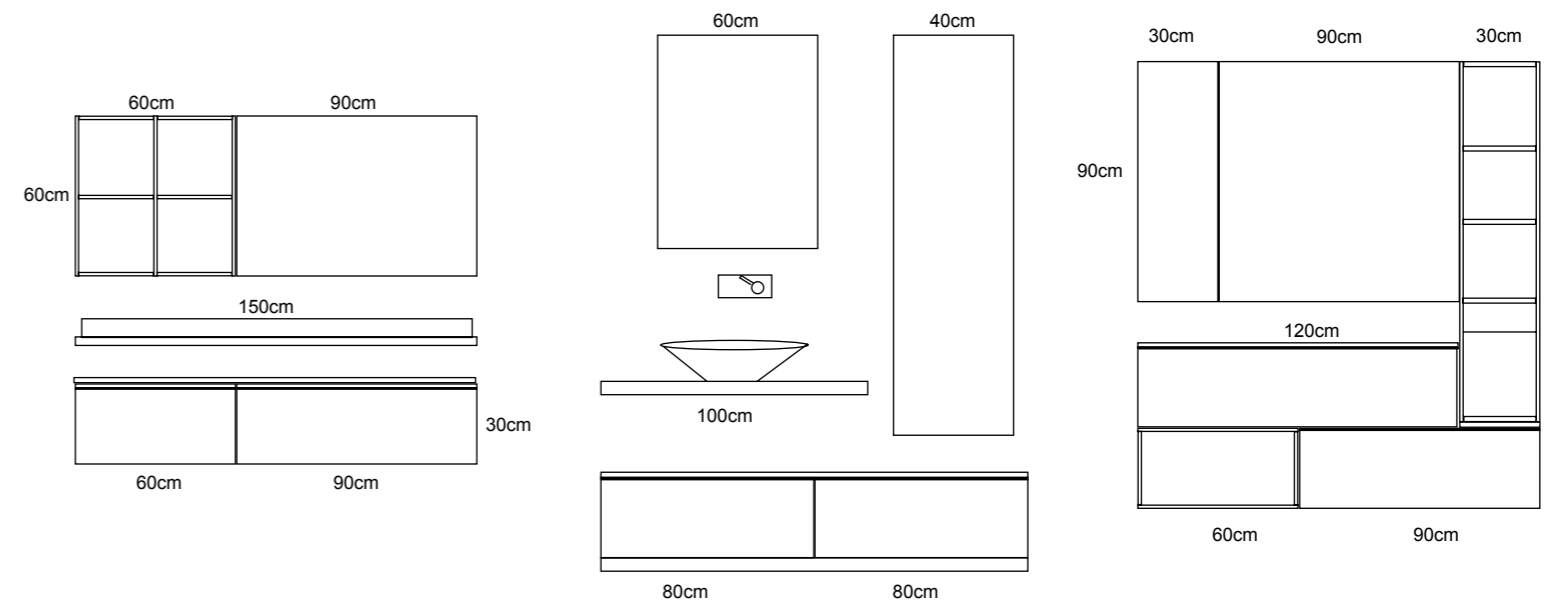

The vertical use of space multiplies the storage capacity. In only 80 cm it can also be done, thanks to the 20 cm columns. In the lower part, a board has been placed to give the composition a lighter feel.

**80 cm
90 cm**

140 cm

**100 cm
110 cm**

**150 cm
160 cm**

120 cm

180 cm

Lista de características

Características generales/ General characteristics