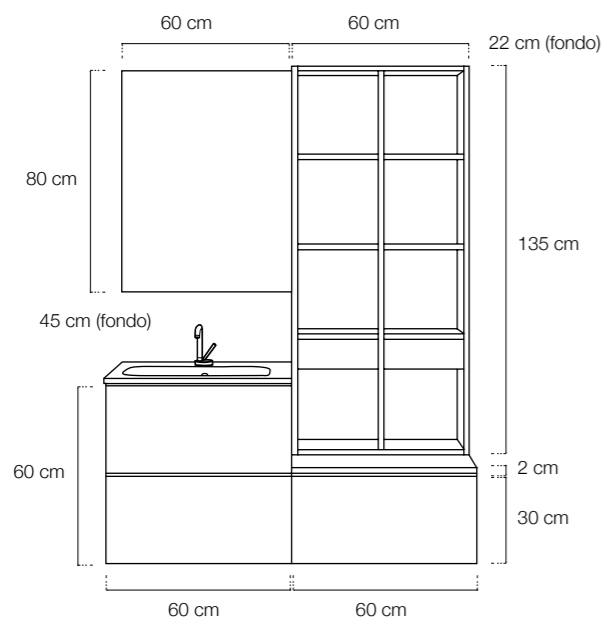

Espejo 60x80 cm Mirror 60x80 cm.....	95,00 €
Encimera Compacgloss 60 cm Compacgloss countertop 60 cm	160,00 €
Portalavabo suspendido Tórtola combinado* Fresno Siena 2 cajones 60 cm 2 drawers Sienna Ash combined Turtledove suspended Basin units 60 cm	391,00 €
Módulo 1 cajón Tórtola combinado* Fresno Siena 60 cm 1 drawer Sienna Ash combined Turtledove Module 60 cm.....	232,00 €
Tapa sobre mueble Fresno Siena 60 cm Sienna Ash Cover for units 60 cm.....	33,00 €
Columna Fresno Siena 2 cajones/estantes 60 cm 2 drawer/ shelf Sienna Ash Column 60 cm	237,00 €
TOTAL CONJUNTO TOTAL COMPOSITION.....	1.148,00 €
Luz perimetral para espejo Perimetre Lighting for mirror	110,00 €

*Frentes lacados Tórtola y costados en Fresno Siena para combinar mejor con la columna. El precio en la opción de solo laminado sería 1.075,00 €

Front lacquered in Turtle Dove and sides in Sienna Ash to better combine with the column. The price in the laminated only option would be 1.075,00 €