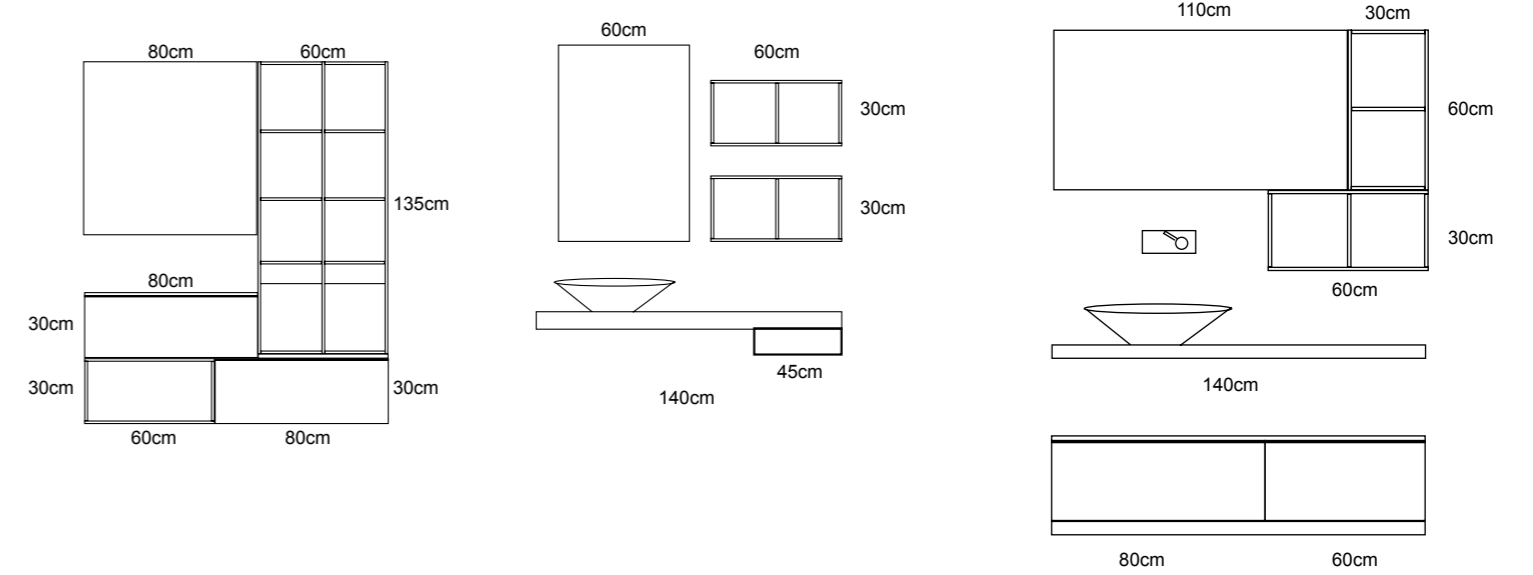

The vertical use of space multiplies the storage capacity. In only 80 cm it can also be done, thanks to the 20 cm columns. In the lower part, a board has been placed to give the composition a lighter feel.

**80 cm
90 cm**

140 cm

**100 cm
110 cm**

**150 cm
160 cm**

120 cm

180 cm

Lista de características

Características generales/ General characteristics