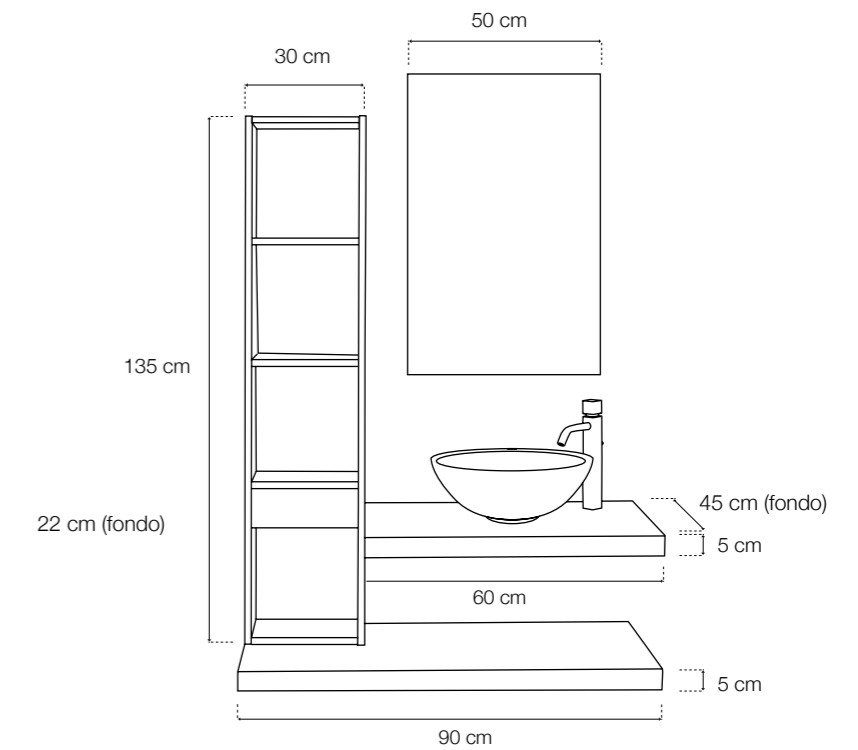

Espejo 50x80 cm
Mirror 50x80 cm..... **95,00 €**

Lavabo de Compacgloss sobre encimera Mundi
Mundi Compacgloss washbasin for top..... **185,00 €**

Bancada aérea portalavabo 60 cm, altura 5 cm
Suspended basin unit board 60 cm, height 5 cm..... **132,00 €**

Bancada 90 cm, altura 5 cm
Suspended board 90 cm, height 5 cm..... **175,50 €**

Columna Blanca 1 cajón/estantes 30 cm
1 drawer/ shelf White Column 30 cm..... **230,00 €**

TOTAL CONJUNTO
TOTAL COMPOSITION..... **817,50 €**

El precio de este conjunto todo laminado sería 696,50 €
The price of this composition completely laminated would be 696,50 €

Luz perimetral para espejo
Perimetre Lighting for mirror ..... **110,00 €**