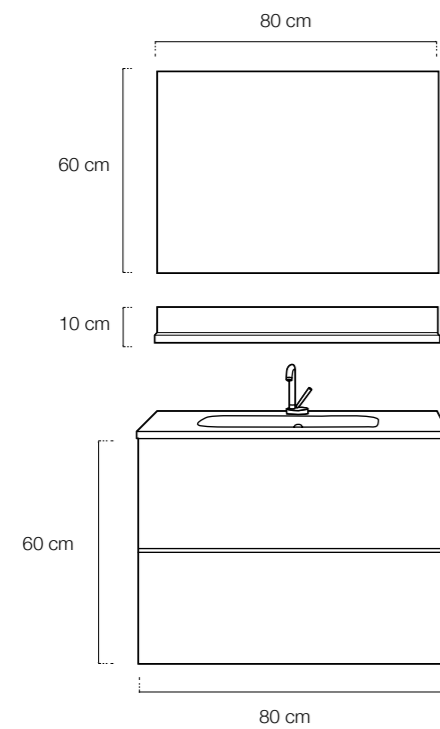

Espejo 80x60 cm Mirror 80x60 cm	95,00 €
Repisa con copete 80 cm Shelf with finial 80 cm	136,00 €
Encimera Compacgloss 80 cm Compacgloss countertop 80 cm	215,00 €
Portlavabo suspendido Blanco 2 cajones 80 cm 2 drawers White suspended Basin units 80 cm	421,00 €
TOTAL CONJUNTO TOTAL COMPOSITION	867,00 €
Luz perimetral para espejo Perimetre Lighting for mirror	110,00 €

Precio de este conjunto en cualquiera de los laminados Tetris 800,00 €
Price of composition in any of the Tetris laminates 800,00 €