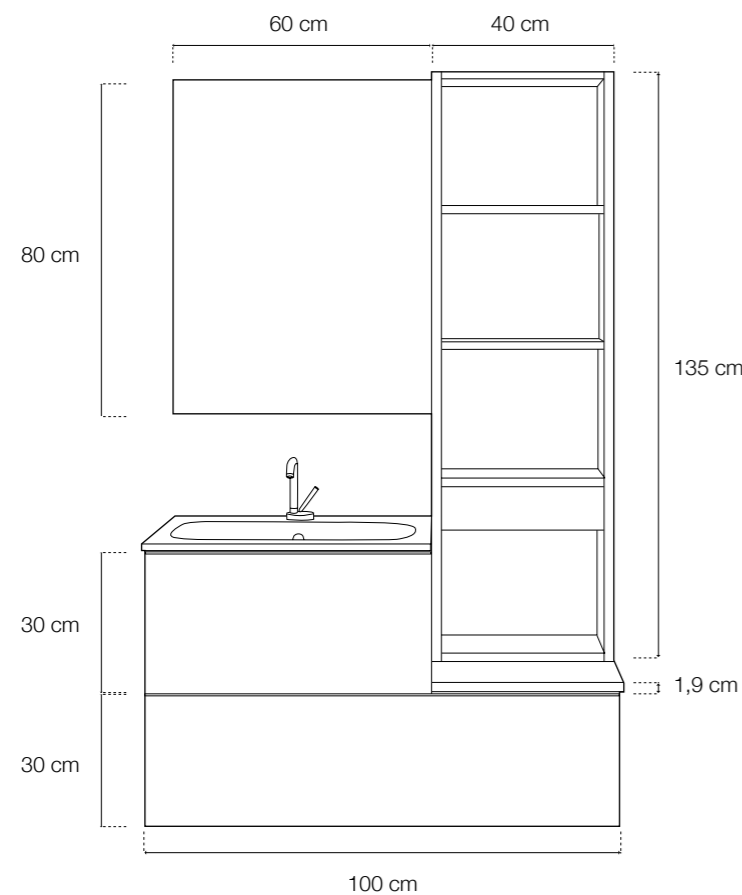

Espejo 60x80 cm Mirror 60x80 cm	95,00 €
Encimera Compacgloss 60 cm Compacgloss countertop 60 cm	160,00 €
Portalavabo suspendido Gris Platino combinado* Olmo Gris 1 cajón 60 cm 1 drawer Platinum grey combined Elm Grey suspended Basin units 60 cm	256,00 €
Módulo 1 cajón Gris Platino combinado* Olmo Gris 100 cm 1 drawer Platinum grey combined Elm grey Module 100 cm	335,00 €
Tapa sobre mueble Olmo Gris 40 cm Elm Grey Cover for units 40 cm	22,00 €
Columna Olmo Gris cajón/estantes 40 cm 1 drawer/ shelf Elm Grey Column 40 cm	161,00 €
TOTAL CONJUNTO TOTAL COMPOSITION	1.029,00

Frentes lacados Gris Platino y costados en Olmo Gris para combinar mejor con la columna. El precio en la opción de solo laminado sería 954,00 €

Front lacquered in Platinum Grey and sides in Elm Grey to better combine with the column.
The price in the laminated only option would be 954,00 €

Luz Led perimetral opcional en todos los espejos. También es posible la opción de incorporar una zona de 55x75 cm con antivaho en el espejo.

Perimetre Led Lighting is optional on all the mirrors.
It is also possible the option of incorporating an anti-steam area, 55x75 cm on the mirror.

Luz perimetral para espejo
Perimetre Lighting for mirror ..... **110,00 €**