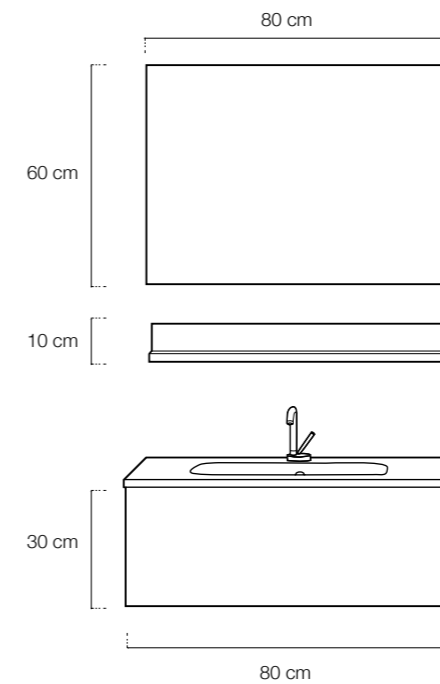

Espejo 80x60 cm Mirror 80x60 cm	95,00 €
Repisa con copete 80 cm Shelf with finial 80cm	136,00 €
Encimera Compacgloss 80 cm Compacgloss countertop 80 cm	215,00 €
Portlavabo suspendido Blanco 1 cajón 80 cm 1 drawer White suspended Basin units 80 cm	304,00 €
TOTAL CONJUNTO TOTAL COMPOSITION	750,00 €

Los compactos. La opción más básica, disponible en seis anchos y dos alturas.
The compact units. The most basic option, available in six widths and two heights.

Precio de este conjunto en cualquiera de los laminados Tetris 702,00 €.
Price of composition in any of the Tetris laminates 702,00 €