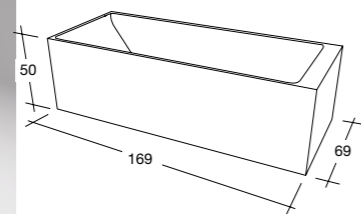

BAÑERA CÚBICA

Blanco Mate 169 x H 50 x 69 CM

ESPECIFICACIONES

MATERIAL	Solidsurface	CAPACIDAD	310 litros
ACABADOS	Blanco Mate	INCLUIDO	Kit de drenaje y válvula click-clack

ACABADO	PVP
BLANCO MATE	x