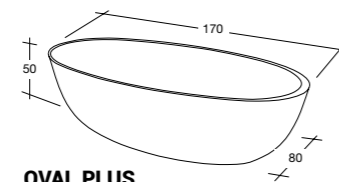

#### BAÑERA OVAL | OVAL PLUS

Blanco Mate 150/170 x H 50 x 70/80 CM

OVAL

OVAL PLUS